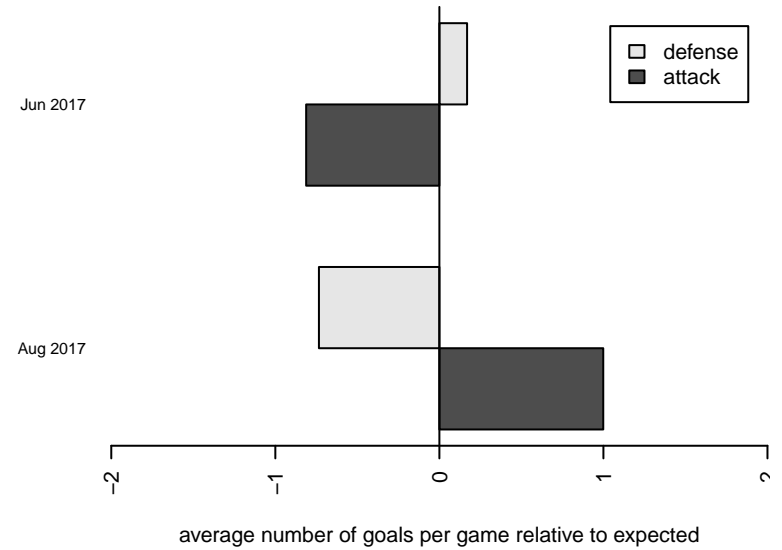

Performance relative to 13 month average