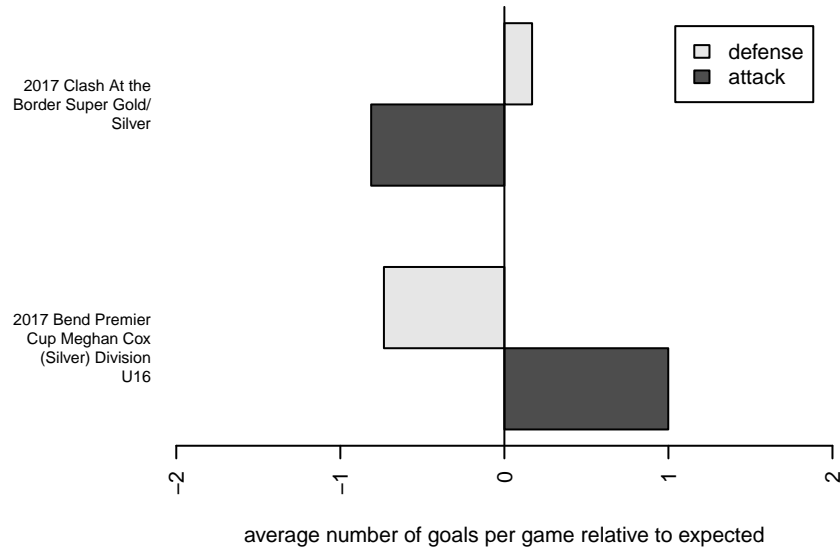

FC Salmon Creek Nemesis White G03

FC Salmon Creek
 Salmon Creek, WA
 G03 total strength=1643
 attack=23.4 defense=14.7
 spr league = PTT Win G03 Premier

alt names used:
 FC SALMON CREEK FCSC NEMESIS 03 WHI
 FC SALMON CREEK NEMESIS 03 WHITE
 FCSC 03G White

Venues played:
 2017 Clash At the Border Super Gold/Silver
 2017 Bend Premier Cup Meghan Cox (Silver) C
 2017 Timbers Winter Showcase 2003 FWRL U
 2017 PTT Winter G03 Premier

FC Salmon Creek Nemesis White G03
 Dots are actual minus expected GF (blue circles) and GA (red triangles).
 Blue line is smoothed change in attack strength. Red is smoothed change in defense strength.

**attack and defense variance (black dot)
relative to other teams
and top 10 in region**

**attack and defense rating
relative to others at age
and all opponents in last 13 months**

Performance relative to 13 month average