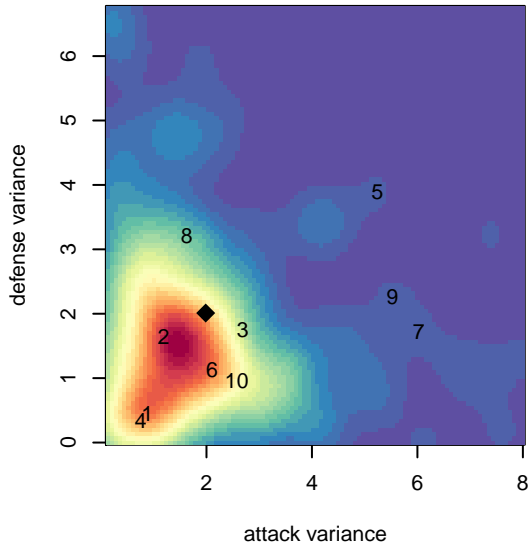

FC Salmon Creek Nemesis White G03

FC Salmon Creek
 Salmon Creek, WA
 G03 total strength=1643
 attack=23.4 defense=14.7
 spr league = PTT Win G03 Premier

alt names used:
 FC SALMON CREEK FCSC NEMESIS 03 WHI
 FC SALMON CREEK NEMESIS 03 WHITE
 FCSC 03G White

Venues played:
 2017 Clash At the Border Super Gold/Silver
 2017 Bend Premier Cup Meghan Cox (Silver) C
 2017 Timbers Winter Showcase 2003 FWRL U
 2017 PTT Winter G03 Premier

FC Salmon Creek Nemesis White G03
 Dots are actual minus expected GF (blue circles) and GA (red triangles).
 Blue line is smoothed change in attack strength. Red is smoothed change in defense strength.

**attack and defense variance (black dot)
relative to other teams
and top 10 in region**

**attack and defense rating
relative to others at age
and all opponents in last 13 months**

Performance relative to 13 month average