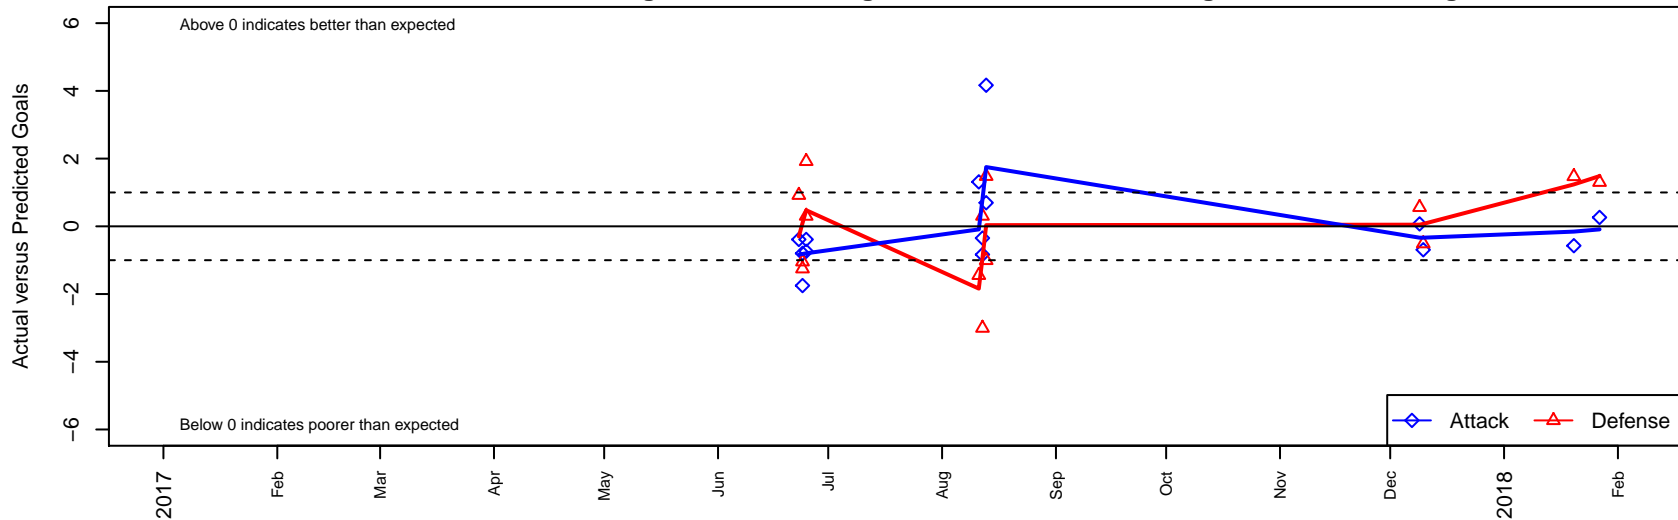

FC Salmon Creek Nemesis White G03

FC Salmon Creek
 Salmon Creek, WA
 G03 total strength=1643
 attack=23.4 defense=14.7
 spr league = PTT Win G03 Premier

alt names used:
 FC SALMON CREEK FCSC NEMESIS 03 WHI
 FC SALMON CREEK NEMESIS 03 WHITE
 FCSC 03G White

Venues played:
 2017 Clash At the Border Super Gold/Silver
 2017 Bend Premier Cup Meghan Cox (Silver) C
 2017 Timbers Winter Showcase 2003 FWRL U
 2017 PTT Winter G03 Premier

FC Salmon Creek Nemesis White G03
 Dots are actual minus expected GF (blue circles) and GA (red triangles).
 Blue line is smoothed change in attack strength. Red is smoothed change in defense strength.

**attack and defense variance (black dot)
relative to other teams
and top 10 in region**

**attack and defense rating
relative to others at age
and all opponents in last 13 months**

Performance relative to 13 month average