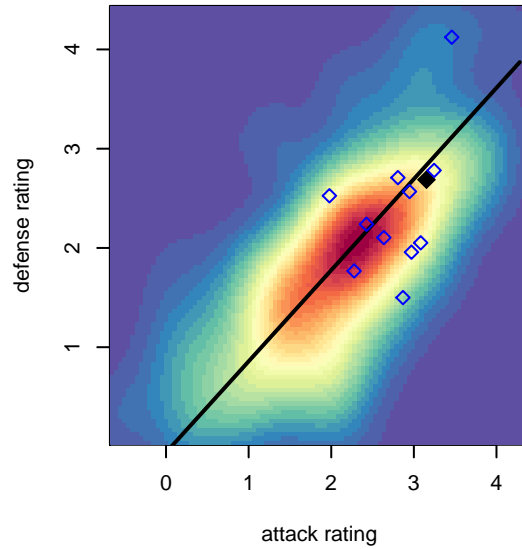

FC Salmon Creek Nemesis White G03

FC Salmon Creek
 Salmon Creek, WA
 G03 total strength=1643
 attack=23.4 defense=14.7
 spr league = PTT Win G03 Premier

alt names used:
 FC SALMON CREEK FCSC NEMESIS 03 WHI
 FC SALMON CREEK NEMESIS 03 WHITE
 FCSC 03G White

Venues played:
 2017 Clash At the Border Super Gold/Silver
 2017 Bend Premier Cup Meghan Cox (Silver) C
 2017 Timbers Winter Showcase 2003 FWRL U
 2017 PTT Winter G03 Premier

FC Salmon Creek Nemesis White G03
 Dots are actual minus expected GF (blue circles) and GA (red triangles).
 Blue line is smoothed change in attack strength. Red is smoothed change in defense strength.

**attack and defense variance (black dot)
relative to other teams
and top 10 in region**

**attack and defense rating
relative to others at age
and all opponents in last 13 months**

Performance relative to 13 month average